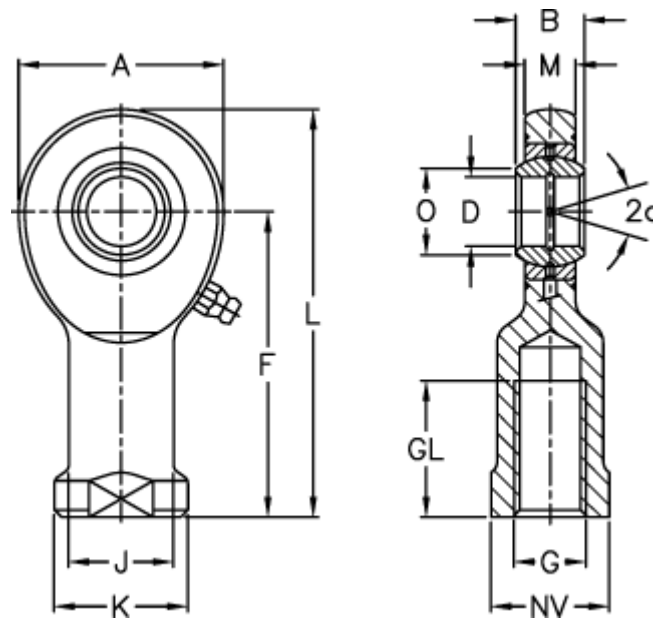

Article number: 03480060
 Description: Fluro Rod end EIL 60
 Note: 60

Measures

A	= 135	J	= 70
a (degrees)	= 6	K	= 88
B	= 44	L	= 242.5
D	= 60	M	= 38
Dynamic drive (kN)	= 245	NV	= 75
F	= 175	O	= 66.8
g	= M52x3	Static drive kN	= 497
GL	= 70	Weight	= 5550